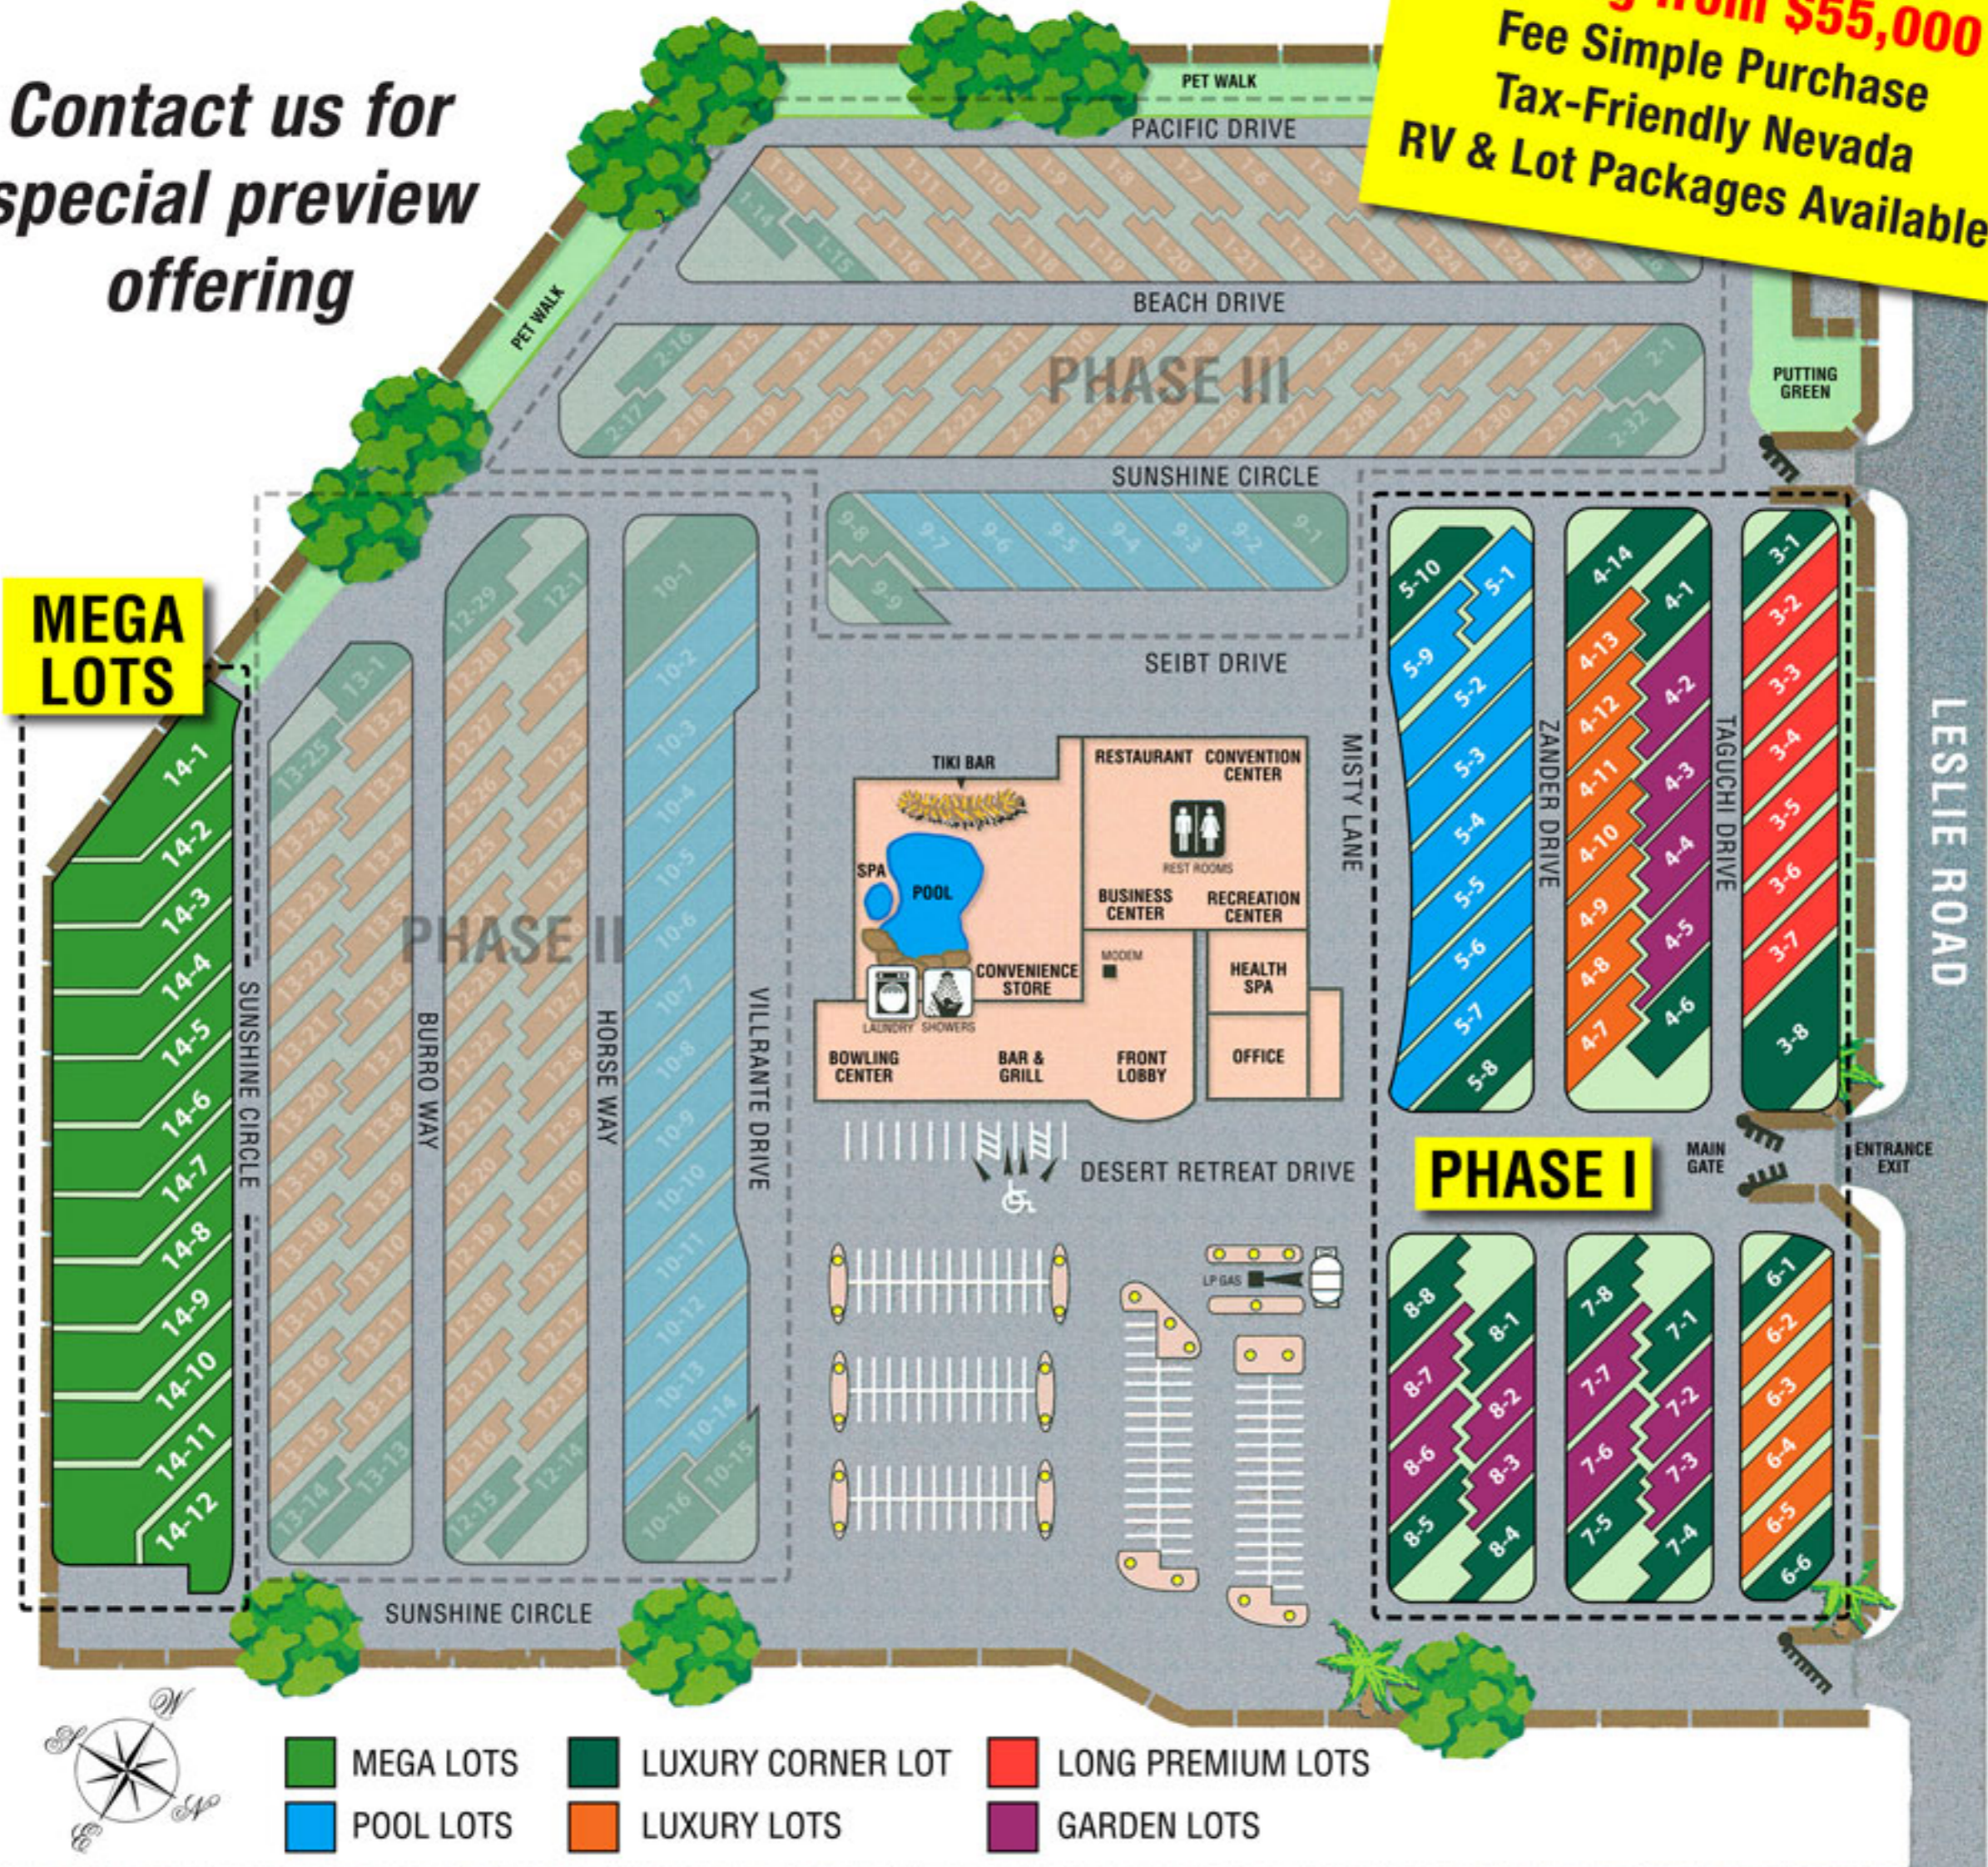

NOW SELLING

**Phase I & Mega Lots
Now Available
for Purchase**
Pricing from \$55,000
Fee Simple Purchase
Tax-Friendly Nevada
RV & Lot Packages Available

RV Lots with Unparalleled Amenities

Contact us for special preview offering

- MEGA LOTS
- LUXURY CORNER LOT
- LONG PREMIUM LOTS
- POOL LOTS
- LUXURY LOTS
- GARDEN LOTS

HIGHWAY 160

Nineteen acres of gated, luxury accommodations for recreational vehicle owners. This beautiful resort has 202 lots and a 40,000 sq. ft. recreational facility and sits in the shadow of the Toiyabe National Forest in the Pahrump valley. Clear air, clean desert surrounds, and good weather all year-round make this a "must" for you to see.